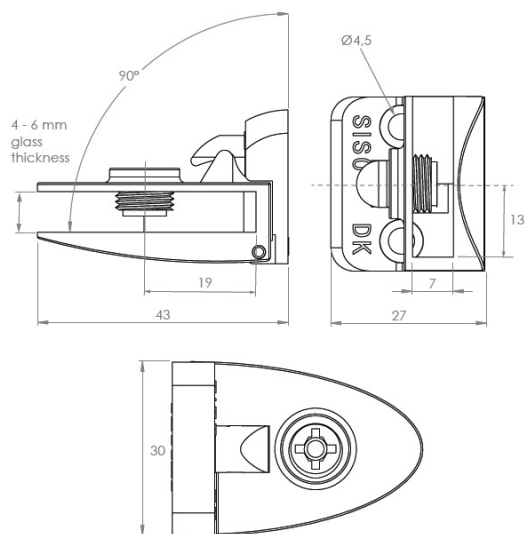

PRODUCT SHEET

Description:

Glass Door Hinge "Badge" Top+Bottom,CPL,F/Narrow Frames, W/ Short Mounting Plate, F/Inset Doors, Thickness 4-5mm, 1 ABS, Screw W/PVC Tip & 1 ABS Screw W/Hard $\varnothing 5 \times 3,5$ mm ABS Extension,, Catch Made Of ABS Plastic

Item number:

15.06.205-0

Units	Box	Carton	HS Code	Barcode
Pair	12	240	8302100090	 5704866054522

SISO A/S

Mileparken 11
DK-2740 Skovlunde
Denmark
VAT: DK 24786013

Phone +45 45 830 900

www.siso.dk
siso@siso.dk

Danske Bank
Nytorv Branch
Copenhagen
SWIFT: DABADKKK

Account no.
4180 3112 112936
IBAN Account
DK7230003112112936